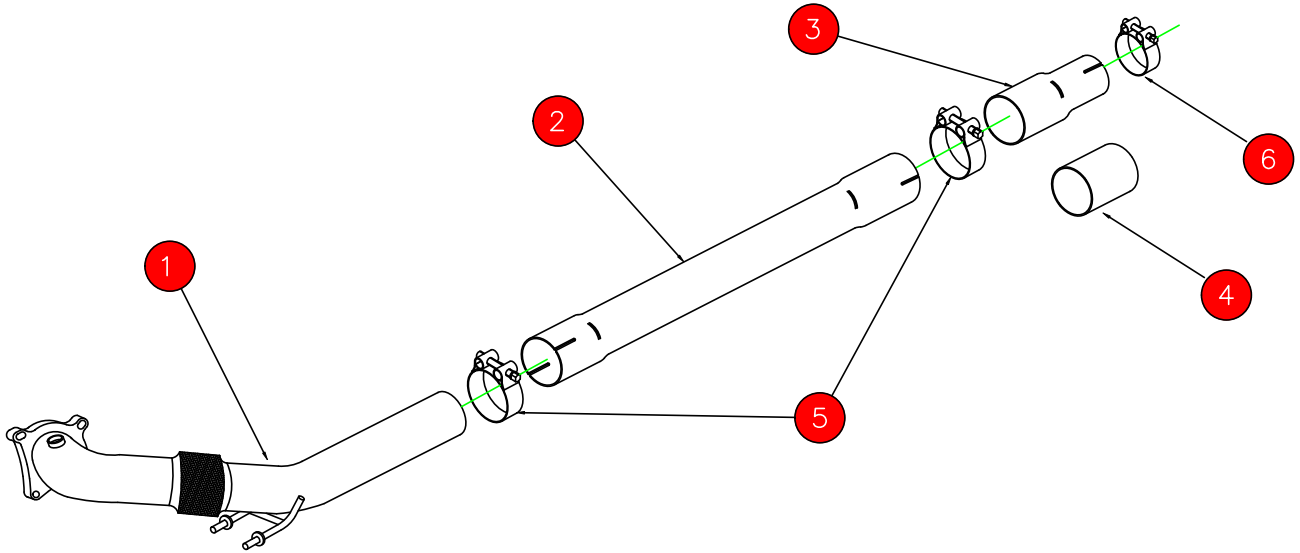

CAR	Volkswagen Golf Mk5 Gti 2.0T & Edition 30 / MK6 Edition 35	PART NO.	SVWC042
YEAR	04-09 / 11-12	FIT KITS	140FK
NOTES	Where not supplied use original fittings	FEATURES	Pipe diameter:- 76mm/3"

NO.	PART NO.	DESCRIPTION	QTY
1	593VW	Turbo Downpipe with no catalyst	1
2	629VW	Link Pipe	1
Fit Kit			
3	AD46	Adaptor	1
4	AD66	Adaptor (If fitting with Scorpion Cat-Back System)	1
5	Z016.10062	79mm H/D Clamps	2
6	Z016.10001	59-63mm Clamp	1